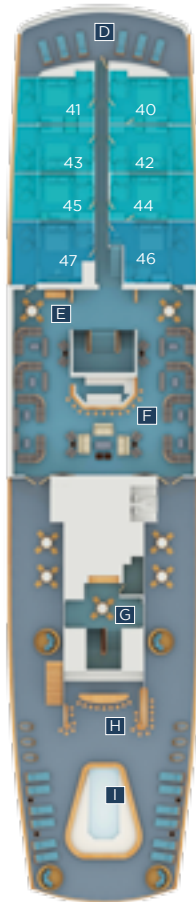

GALAPAGOS LEGEND - Deck Plan

SOCIAL AREAS

Moon Deck

- A** Stargazing Area
- B** Al Fresco Restaurant
- C** Lifeboat Dinning

Sky Deck

- D** Dolphin Observation Deck
- E** 24-hour Coffee & Tea Station
- F** Charles Darwin Panorama Lounge Bar
- G** Naturalist Guide Center
- H** Fisherman's Bar
- I** Swimming Pool & Sun Terrace

Earth Deck

- J** Kid's Corner
- K** Library
- L** Boutique
- M** Front Desk
- N** Science Corner
- O** Fitness Center
- P** Jacuzzi

Sea Deck

- Q** Lonesome George Restaurant
- R** Embarkation Area
- S** Medical Station
- T** Snorkeling Equipment Room
- U** Auditorium