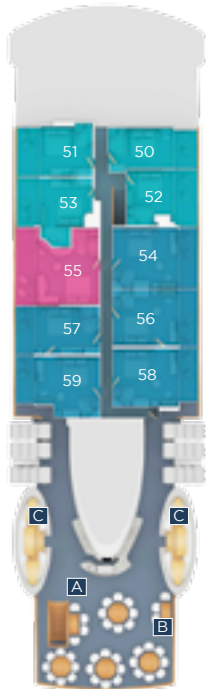

GALAPAGOS LEGEND - Deck Plan

SOCIAL AREAS

Moon Deck

- A** Stargazing Area
- B** Al Fresco Restaurant
- C** Lifeboat Dinning

Sky Deck

- D** Dolphin Observation Deck
- E** 24-hour Coffee & Tea Station
- F** Charles Darwin Panorama Lounge Bar
- G** Naturalist Guide Center
- H** Fisherman's Bar
- I** Swimming Pool & Sun Terrace

Earth Deck

- J** Kid's Corner
- K** Library
- L** Boutique
- M** Front Desk
- N** Science Corner
- O** Fitness Center
- P** Jacuzzi

Sea Deck

- Q** Lonesome George Restaurant
- R** Embarkation Area
- S** Medical Station
- T** Snorkeling Equipment Room
- U** Auditorium