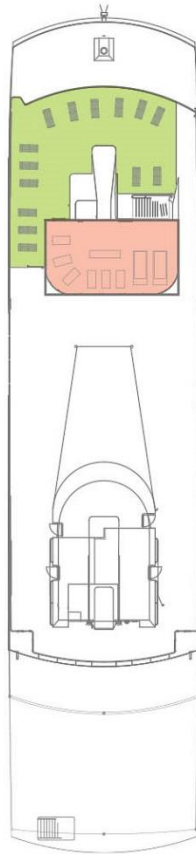

Sky Deck

- Solarium/Sun Deck
- Fitness Room

Panorama Deck

- Panorama Veranda
- Bridge
- Darwin Suite
- Explorer Cabin
- Panorama Bar & Lounge
- Restrooms
- Outdoor terrace

Expedition Deck

- Expedition Veranda
- Expedition Lounge & Library
- Restrooms
- Explorer Cabin
- Discovery Room
- Hot Tub

Horizon Deck

- Explorer Cabin
- Gift Shop
- Reception Area
- Restrooms
- Infirmary
- Voyager Cabin
- Explorer Family Cabin
- Explorer Cabin

Ocean Deck

- Beagle Restaurant

- Explorer Cabins (163.2 sq ft / 15.2 m²)
- Explorer Family Cabins (191.9 sq ft / 17.8 m²)
- Voyager Cabins (127.0 sq ft / 11.8 m²)
- Darwin Suite (325.2 sq ft/30.2 m²)

Cabin Types

19.3 ft / 5.9 m

16.9 ft / 5.1 m

Darwin Suite (3)
325.2 ft² / 30.2 m²

9.5 ft / 2.9 m

17.2 ft / 5.3 m

Explorer Cabin (43)
163.2 ft² / 15.2 m²

11.4 ft / 3.5 m

17.2 ft / 5.3 m

Explorer Family Cabin (2)
191.9 ft² / 17.8 m²

7.54 ft / 2.3 m

17.2 ft / 5.3 m

Voyager Cabin (2)
127.0 ft² / 11.8 m²