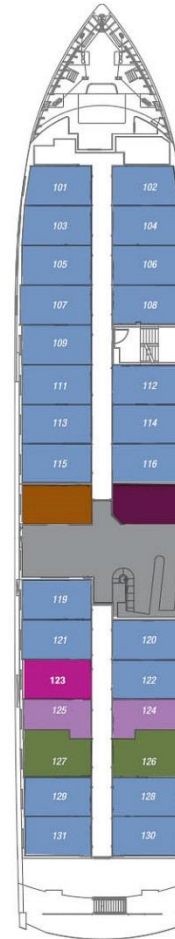

Sky Deck

- Solarium/Sun Deck
- Fitness Room

Panorama Deck

- Panorama Veranda
- Bridge
- Darwin Suite
- Explorer Cabin
- Panorama Bar & Lounge
- Restrooms
- Outdoor terrace

Expedition Deck

- Expedition Veranda
- Expedition Lounge & Library
- Restrooms
- Explorer Cabin
- Discovery Room
- Hot Tub

Horizon Deck

- Explorer Cabin
- Gift Shop
- Reception Area
- Restrooms
- Infirmary
- Voyager Cabin
- Explorer Family Cabin
- Explorer Cabin

Ocean Deck

- Beagle Restaurant

- Explorer Cabins (163.2 sq ft / 15.2 m²)
- Explorer Family Cabins (191.9 sq ft / 17.8 m²)
- Voyager Cabins (127.0 sq ft / 11.8 m²)
- Darwin Suite (325.2 sq ft/30.2 m²)

Cabin Types

19.3 ft / 5.9 m

16.9 ft / 5.1 m

Darwin Suite (3)
325.2 ft² / 30.2 m²

9.5 ft / 2.9 m

17.2 ft / 5.3 m

Explorer Cabin (43)
163.2 ft² / 15.2 m²

11.4 ft / 3.5 m

17.2 ft / 5.3 m

Explorer Family Cabin (2)
191.9 ft² / 17.8 m²

7.54 ft / 2.3 m

17.2 ft / 5.3 m

Voyager Cabin (2)
127.0 ft² / 11.8 m²