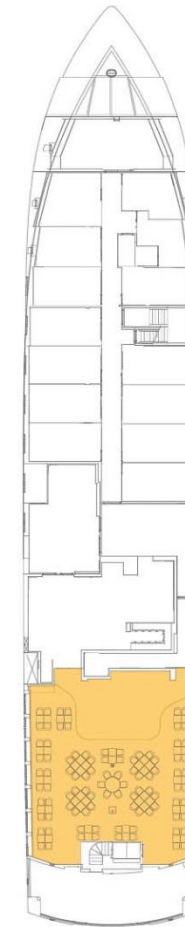

Sky Deck

- Solarium/Sun Deck
- Fitness Room

Panorama Deck

- Panorama Veranda
- Bridge
- Darwin Suite
- Explorer Cabin
- Panorama Bar & Lounge
- Restrooms
- Outdoor terrace

Expedition Deck

- Expedition Veranda
- Expedition Lounge & Library
- Restrooms
- Explorer Cabin
- Discovery Room
- Hot Tub

Horizon Deck

- Explorer Cabin
- Gift Shop
- Reception Area
- Restrooms
- Infirmary
- Voyager Cabin
- Explorer Family Cabin
- Explorer Cabin

Ocean Deck

- Beagle Restaurant

- Explorer Cabins (163.2 sq ft / 15.2 m²)
- Explorer Family Cabins (191.9 sq ft / 17.8 m²)
- Voyager Cabins (127.0 sq ft / 11.8 m²)
- Darwin Suite (325.2 sq ft/30.2 m²)

Cabin Types

19.3 ft / 5.9 m

16.9 ft / 5.1 m

Darwin Suite (3)
325.2 ft² / 30.2 m²

9.5 ft / 2.9 m

17.2 ft / 5.3 m

Explorer Cabin (43)
163.2 ft² / 15.2 m²

11.4 ft / 3.5 m

17.2 ft / 5.3 m

Explorer Family Cabin (2)
191.9 ft² / 17.8 m²

7.54 ft / 2.3 m

17.2 ft / 5.3 m

Voyager Cabin (2)
127.0 ft² / 11.8 m²