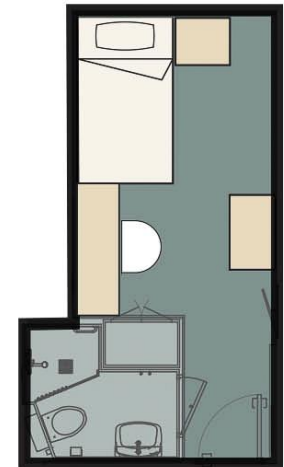

Sky Deck

- Solarium/Sun Deck
- Fitness Room

Panorama Deck

- Panorama Veranda
- Bridge
- Darwin Suite
- Explorer Cabin
- Panorama Bar & Lounge
- Restrooms
- Outdoor terrace

Expedition Deck

- Expedition Veranda
- Expedition Lounge & Library
- Restrooms
- Explorer Cabin
- Discovery Room
- Hot Tub

Horizon Deck

- Explorer Cabin
- Gift Shop
- Reception Area
- Restrooms
- Infirmary
- Voyager Cabin
- Explorer Family Cabin
- Explorer Cabin

Ocean Deck

- Beagle Restaurant

- Explorer Cabins (163.2 sq ft / 15.2 m²)
- Explorer Family Cabins (191.9 sq ft / 17.8 m²)
- Voyager Cabins (127.0 sq ft / 11.8 m²)
- Darwin Suite (325.2 sq ft/30.2 m²)

Cabin Types

19.3 ft / 5.9 m

16.9 ft / 5.1 m

Darwin Suite (3)
325.2 ft² / 30.2 m²

9.5 ft / 2.9 m

17.2 ft / 5.3 m

Explorer Cabin (43)
163.2 ft² / 15.2 m²

11.4 ft / 3.5 m

17.2 ft / 5.3 m

Explorer Family Cabin (2)
191.9 ft² / 17.8 m²

7.54 ft / 2.3 m

17.2 ft / 5.3 m

Voyager Cabin (2)
127.0 ft² / 11.8 m²