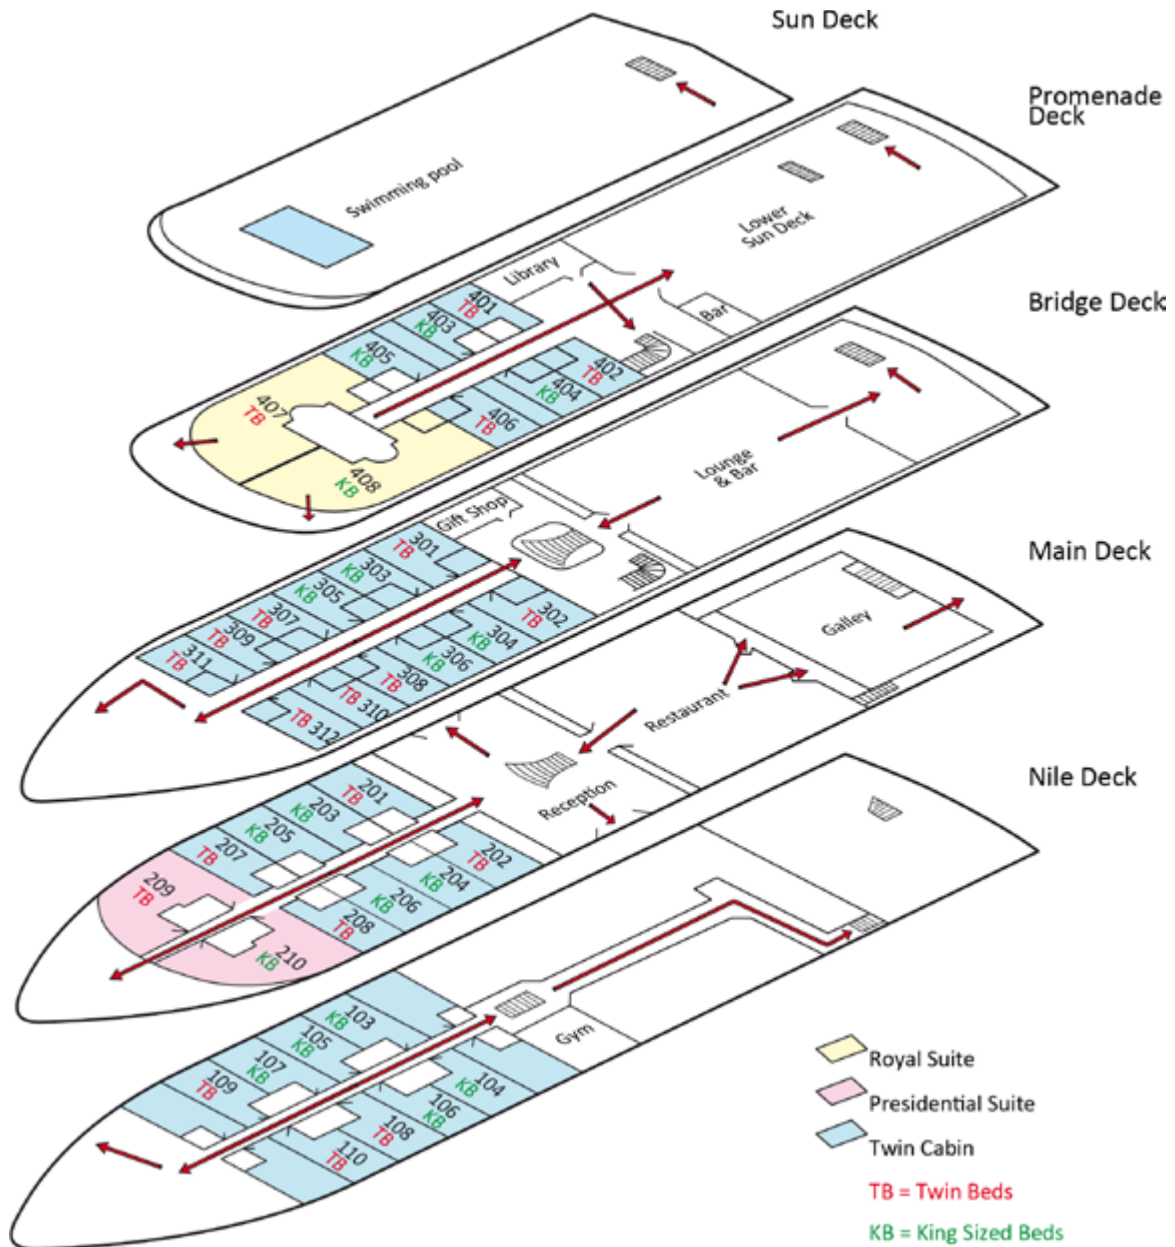

DECK PLAN

TECHNICAL INFORMATION

- Length: 236.2ft / 72m
- Draft: 3.77ft / 1.15m
- Gross tonnage: 1200
- Cruising speed: 16 km/hr
- Passenger decks: 4
- Life jackets: 2 in each cabin
- Lifeboats: 2