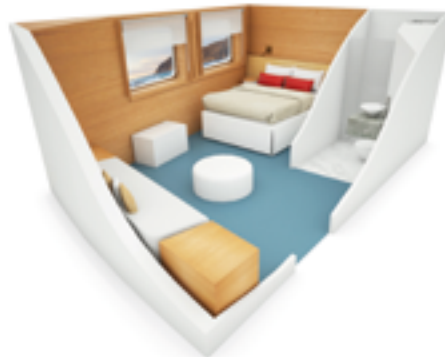

■ LEGEND BALCONY SUITE

- 1 cabin located on the Moon Deck.
- Double & Triple options.
- Panoramic windows & private balcony.
- Exclusive & exquisite decoration.
- Complimentary bottle of champagne.
- Top of the line amenities & bathrobe.
- Thermos & iconic postcards as souvenirs.
- Average Area 33 m² / 355 ft².

■ Legend Balcony Suite

■ BALCONY SUITE PLUS
■ BALCONY SUITE

- 9 Balcony Suites on the Moon Deck.
- 8 Balcony Suites on the Sky Deck.
- Double & Triple options.
- Panoramic windows & private balcony.
- Complimentary bottle of champagne.
- Top of the line amenities & bathrobe.
- Thermos & iconic postcards as souvenirs.
- Average Area 22 m² / 237 ft².

■ Balcony Suite Plus

■ Balcony Suite

■ JUNIOR SUITE PLUS
■ JUNIOR SUITE

- 24 Junior & 4 Junior Plus Suites on the Earth Deck.
- Double, Triple & Quadruple options.
- 2 Panoramic windows per cabin.
- Interconnected options available.
- Thermos & iconic postcards as souvenirs.
- Average Area 15 m² / 161 ft² in Junior Suites.
- Average Area 20m² / 215 ft² in Junior Suites Plus.

■ Junior Suite Plus

■ Junior Suite

■ STANDARD PLUS
■ STANDARD (INTERIOR)

Standard Plus:

- 7 cabins on the Sea & Earth Deck.
- Double options available.
- 2 portholes per cabin.
- Thermos & iconic postcards as souvenirs.
- Average Area: 11 m² / 118 ft².