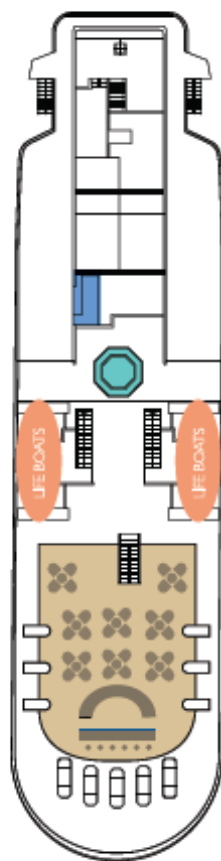

Cabin Types

10.36ft / 3.16m

13.48ft / 4.11m

Classic Cabin (16)
139,82 sq. ft. / 12,99 m²

10.36ft / 3.16m

13.48ft / 4.11m

Classic Family Cabin (2)
139,82 sq. ft. / 12,99 m²

13.32ft / 4,06m

6.6ft / 2.01m

Standard Cabin (2)
124,32 sq. ft. / 11,55 m²

14.63ft / 4,46m

13.58ft / 4,17m

Owner's Cabin (1)
178,14 sq. ft. / 16,55 m²

Boat Deck

- Fitness Room
- Jacuzzi
- Alfresco Bar

Cabin Deck

- Classic Cabin (16)
- Classic Family Cabin (2)
- Standard Cabin (2)

Main Deck

- Dining Room
- Computer Stations / Library
- Gift Shop
- Owner's Cabin
- Infirmary
- Disembarkation Gangway
- Restrooms
- Bar Salon