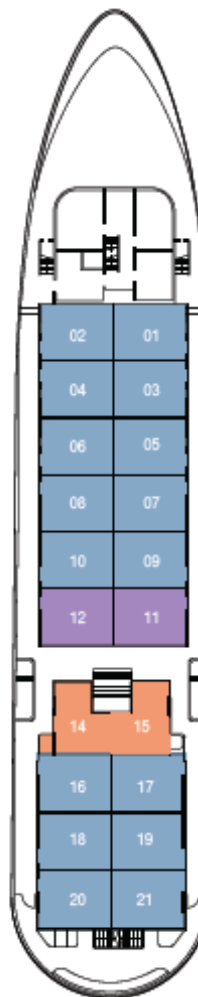

Cabin Types

10.36ft / 3.16m

13.48ft / 4.11m

Classic Cabin (16)
139,82 sq. ft. / 12,99 m²

10.36ft / 3.16m

13.48ft / 4.11m

Classic Family Cabin (2)
139,82 sq. ft. / 12,99 m²

13.32ft / 4,06m

6.6ft / 2.01m

Standard Cabin (2)
124,32 sq. ft. / 11,55 m²

14.63ft / 4,46m

13.58ft / 4,17m

Owner's Cabin (1)
178,14 sq. ft. / 16,55 m²

Boat Deck

- Fitness Room
- Jacuzzi
- Alfresco Bar

Cabin Deck

- Classic Cabin (16)
- Classic Family Cabin (2)
- Standard Cabin (2)

Main Deck

- Dining Room
- Computer Stations / Library
- Gift Shop
- Owner's Cabin
- Infirmary
- Disembarkation Gangway
- Restrooms
- Bar Salon