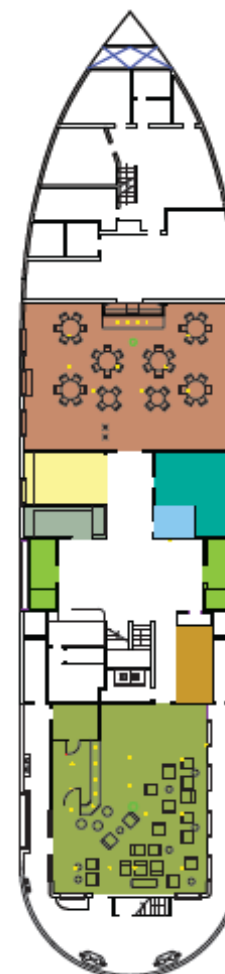

Cabin Types

10.36ft / 3.16m

13.48ft / 4.11m

Classic Cabin (16)
139,82 sq. ft. / 12,99 m²

10.36ft / 3.16m

13.48ft / 4.11m

Classic Family Cabin (2)
139,82 sq. ft. / 12,99 m²

13.32ft / 4,06m

6.6ft / 2.01m

Standard Cabin (2)
124,32 sq. ft. / 11,55 m²

14.63ft / 4,46m

13.58ft / 4,17m

Owner's Cabin (1)
178,14 sq. ft. / 16,55 m²

Boat Deck

- Fitness Room
- Jacuzzi
- Alfresco Bar

Cabin Deck

- Classic Cabin (16)
- Classic Family Cabin (2)
- Standard Cabin (2)

Main Deck

- Dining Room
- Computer Stations / Library
- Gift Shop
- Owner's Cabin
- Infirmary
- Disembarkation Gangway
- Restrooms
- Bar Salon