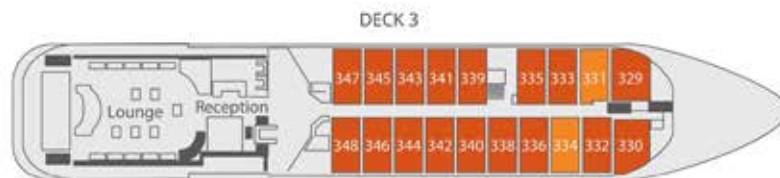

Hebridean Sky

- OWNER'S SUITE 385 SQ. FT. (34 M²)
INCLUDING A 110 SQ. FT. (10.2 M²) BALCONY
Two room suite with sitting room and bedroom.
- PENTHOUSE SUITES 325 SQ. FT. (30 M²)
INCLUDING AN 80 SQ. FT. (7.4 M²) BALCONY
Suites with private balcony and sitting area.
- VERANDA SUITES 260 SQ. FT. (24 M²)
INCLUDING A 40 SQ. FT. (3.7 M²) BALCONY
Suites with private balcony and sitting area
- DELUXE SUITES 240 SQ. FT. (22 M²)
Suites with bow & side windows and sitting area.
- PROMENADE SUITES 220 SQ. FT. (20.4 M²)
Suites with window and sitting area.
- WINDOW SUITES 225 SQ. FT. (21 M²)
Suites with window and sitting area.
- TRIPLE SUITES 225 SQ. FT. (21 M²)
*Suites with window and sitting area.
(Please note that the third berth is suitable for persons up to 5'10" in height)*
- PORTHOLE SUITES 240 SQ. FT. (22 M²)
Suites with porthole and sitting area.