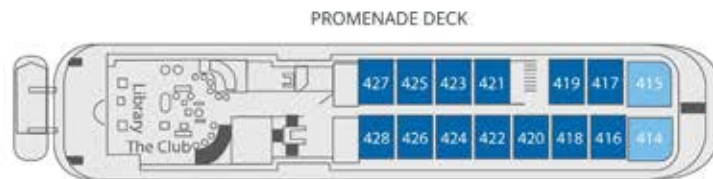

Hebridean Sky

- OWNER'S SUITE 385 SQ. FT. (34 M²)
INCLUDING A 110 SQ. FT. (10.2 M²) BALCONY
Two room suite with sitting room and bedroom.
- PENTHOUSE SUITES 325 SQ. FT. (30 M²)
INCLUDING AN 80 SQ. FT. (7.4 M²) BALCONY
Suites with private balcony and sitting area.
- VERANDA SUITES 260 SQ. FT. (24 M²)
INCLUDING A 40 SQ. FT. (3.7 M²) BALCONY
Suites with private balcony and sitting area
- DELUXE SUITES 240 SQ. FT. (22 M²)
Suites with bow & side windows and sitting area.
- PROMENADE SUITES 220 SQ. FT. (20.4 M²)
Suites with window and sitting area.
- WINDOW SUITES 225 SQ. FT. (21 M²)
Suites with window and sitting area.
- TRIPLE SUITES 225 SQ. FT. (21 M²)
*Suites with window and sitting area.
(Please note that the third berth is suitable for persons up to 5'10" in height)*
- PORTHOLE SUITES 240 SQ. FT. (22 M²)
Suites with porthole and sitting area.