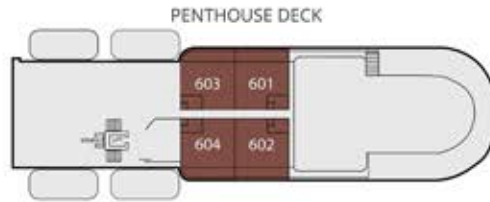

Island Sky

- PENTHOUSE SUITES 325 SQ. FT. (30 M²) INCLUDING AN 80 SQ. FT. (7.4 M²) BALCONY
Suites with private balcony and sitting area.

- VERANDA SUITES 260 SQ. FT. (24 M²) INCLUDING A 40 SQ. FT. (3.7 M²) BALCONY
Suites with private balcony and sitting area

- DELUXE SUITES 240 SQ. FT. (22 M²)
Suites with bow & side windows and sitting area.
- PROMENADE SUITES 220 SQ. FT. (20.4 M²)
Suites with window and sitting area.

- WINDOW SUITES 225 SQ. FT. (21 M²)
Suites with window and sitting area.
- TRIPLE SUITES 225 SQ. FT. (21 M²)
*Suites with window and sitting area.
(Please note that the third berth is suitable for persons up to 5'10" in height)*

- PORTHOLE SUITES 240 SQ. FT. (22 M²)
Suites with porthole and sitting area.