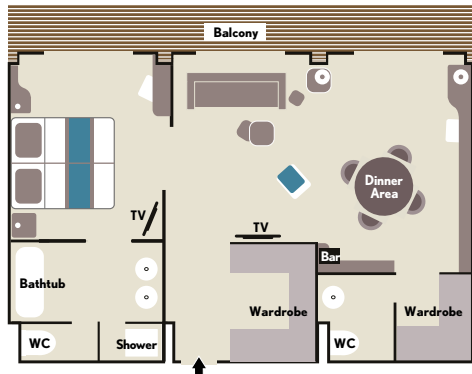

Exceptional luxury in a Grand Privilege Three-Room Balcony Suite

The Grand Deluxe Two-Room Balcony Suite

Space and style in a Prestige Balcony Suite

A modern Balcony Stateroom

## Staterooms & Suites Layout

### Owner's Balcony Suite (Category 9)

Cabin: 581 sq. ft. (54 sq. m.)  
Balcony: 129 sq. ft. (12 sq. m.)

### Grand Privilege Three-Room Balcony Suite (Category 8)

Cabin: 581 sq. ft. (54 sq. m.)  
Balcony: 129 sq. ft. (12 sq. m.)